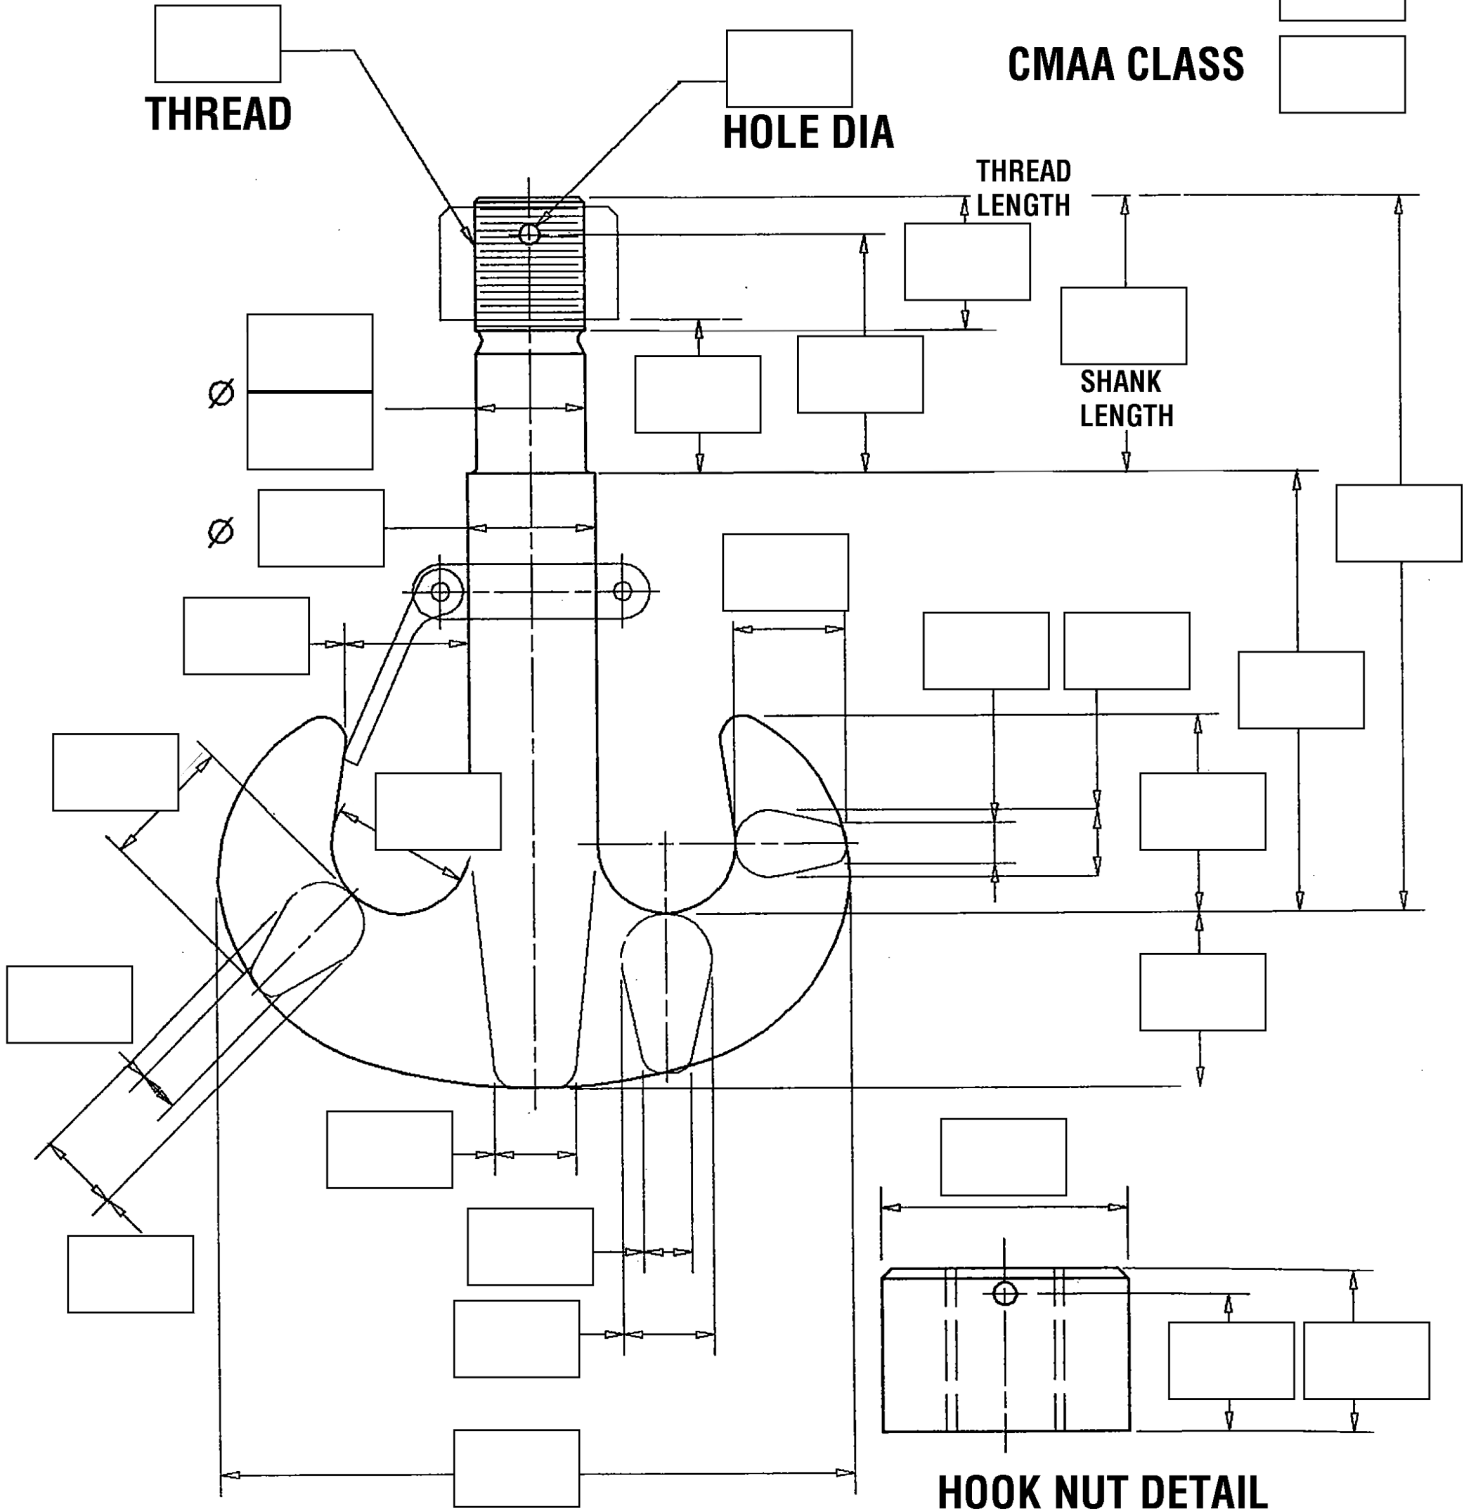

SISTER HOOK

CAPACITY

MATERIAL

CMAA CLASS

THREAD

HOLE DIA

**THREAD
LENGTH**

**SHANK
LENGTH**