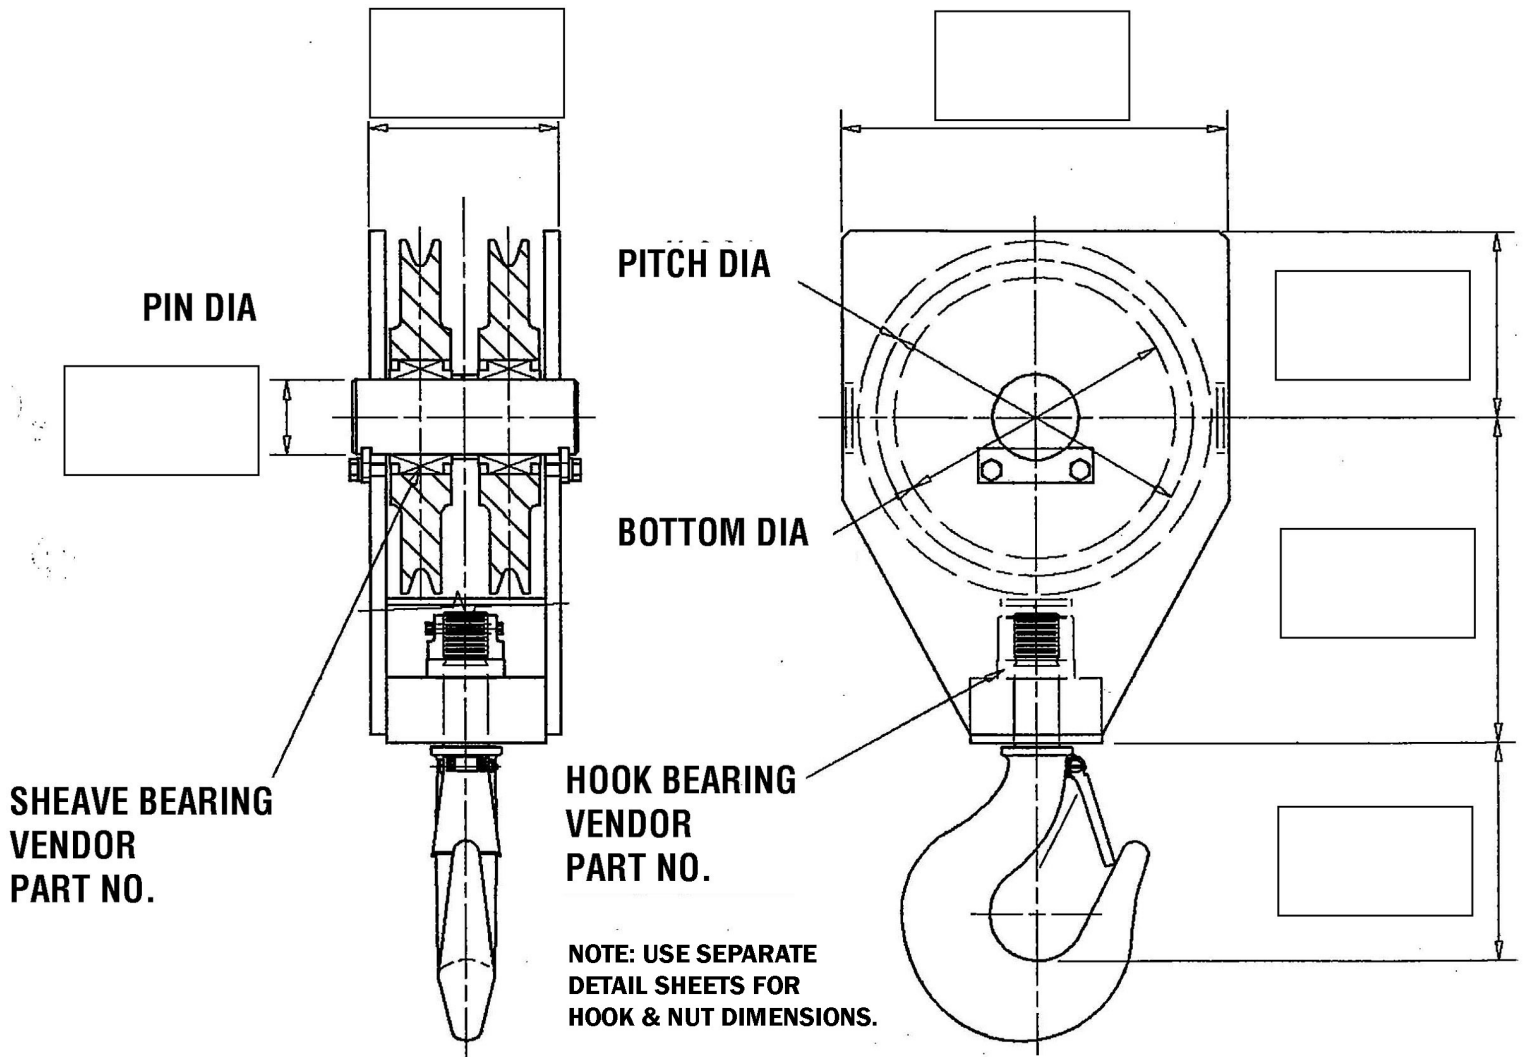

BOTTOM BLOCK

TOTAL NO OF SHEAVES

WIRE ROPE DIAMETER

parts for all crane brands, including:

For Questions or to request a quote contact:
parts@konecranes.com or call 800.727.8774